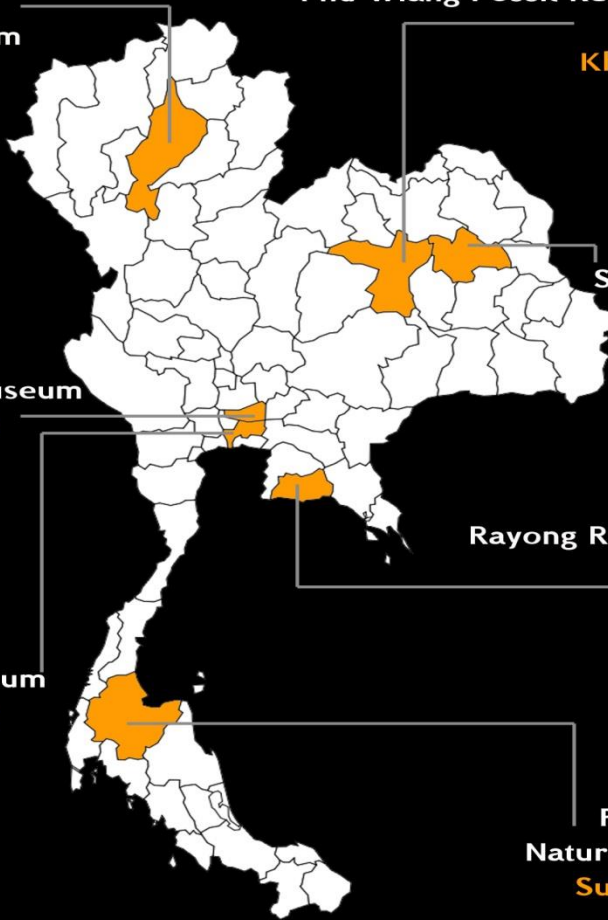

Rock and Mineral Museum
Rama 6 road, Bangkok

Phu Wiang Fossil Research Center and
Dinosaur Museum
Khon Kaen province

Sirindhorn Museum
Kalasin province

Rayong Rocks and Minerals
Research Center
Rayong province

Fossil Geology and
Natural History Museum
Surat Thani province
(coming soon)

7
MUSEUMS

GEOLOGICAL MUSEUM
WITH DEPARTMENT OF MINERAL RESOURCES

Rock and Mineral Museum

“The first and the most primitive
Museum of Thailand”

★ First geological museum of Thailand, established during the 6th reign of Thailand, in 1924,

★ Officially established in 1948 to provide real learning experience for Thai people

Phu Wiang Fossil Research Center And Dinosaur Museum

“The First Dinosaur Discoverer of Thailand”

❖ The First Discovered
Dinosaur Fossil In Thailand

❖ *Siamosurus Suteethorni*
Fangs

❖ *Siamotyrannus Isanensis* Pelvis

❖ *Kinnareemimus*
Khonkaenensis Leg

1 Area
4 world's new species
9 Dinosaur Fossils Discovery