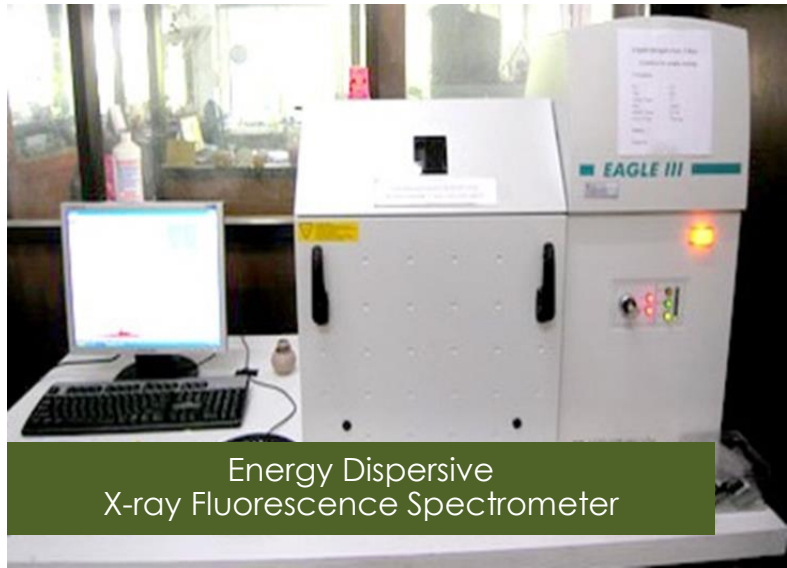

Energy Dispersive
X-ray Fluorescence Spectrometer